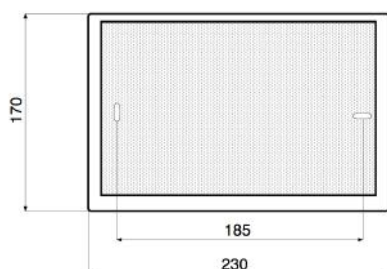

WLA-230G-10W

Wall / On-Ceiling - Speaker
in ABS with 10 Watt Power

TECHNICAL DATA

WLA-230G-10W

Loudspeaker:	120 mm - broadband
Power-Consumption:	100V-10-5-2,5W
Frequency-Range:	70-18 000 Hz
SPL 1W/1M:	93 dB
SPL 10W/1M:	103 dB
Radiation:	180° (1,2kHz)
Dimension:	230 x 170 x 80 mm
Weight:	1,4 kg
Material:	ABS
Color:	white