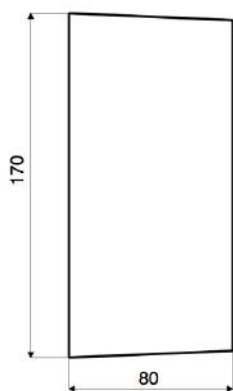

WLA-230G-10W

Wall / On-Ceiling - Speaker
in ABS with 10 Watt Power

TECHNICAL DATA

WLA-230G-10W

Loudspeaker:	120 mm - broadband
Power-Consumption:	100V-10-5-2,5W
Frequency-Range:	70-18 000 Hz
SPL 1W/1M:	93 dB
SPL 10W/1M:	103 dB
Radiation:	180° (1,2kHz)
Dimension:	230 x 170 x 80 mm
Weight:	1,4 kg
Material:	ABS
Color:	white