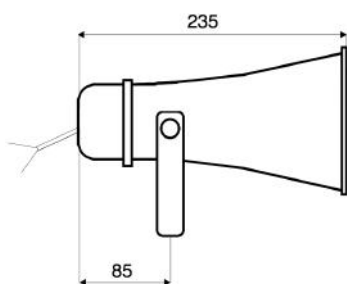

VOICE-15T

Horn-Speaker for Outdoor Use
in ABS with 15 Watt Power

TECHNICAL DATA

VOICE-15T

Loudspeaker:	Horn-paging
Power-Consumption:	100V-15-7,5-3.75W
Frequency-Range:	320-8 000 Hz
SPL 1W/1M max.:	110 dB (Peak 111,5dB/2 kHz)
SPL 15W/1M max.:	121,5 dB (Peak 123,5dB/2 kHz)
Radiation:	110° (1 kHz)
IP degree:	IP 66
Dimension:	200 mm x 235 mm
Weight:	1,3 kg
Material:	ABS
Color:	white

- High SPL
- Stainless steel screws
- Weather-proof & dust-proof according to IP 66
- Weather-resistant ABS-case
- Three 100V-tappings via cable
- Special DIN 912-ISO 4762 screws
- Ceramic clamp & thermal fuse by request