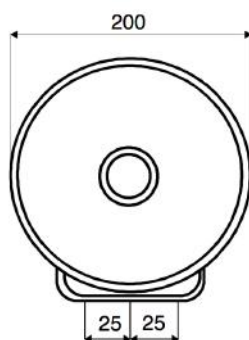

VOICE-15T

Horn-Speaker for Outdoor Use
in ABS with 15 Watt Power

TECHNICAL DATA

VOICE-15T

Loudspeaker:	Horn-paging
Power-Consumption:	100V-15-7,5-3.75W
Frequency-Range:	320-8 000 Hz
SPL 1W/1M max.:	110 dB (Peak 111,5dB/2 kHz)
SPL 15W/1M max.:	121,5 dB (Peak 123,5dB/2 kHz)
Radiation:	110° (1 kHz)
IP degree:	IP 66
Dimension:	200 mm x 235 mm
Weight:	1,3 kg
Material:	ABS
Color:	white