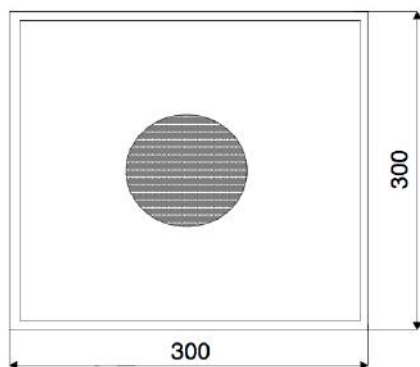

# SW-E31

Acoustic Panel  
in Wood with 6 Watt Power

## SW-E31

Loudspeaker:	8" - broadband with HF-Cone
Power-Consumption:	100V-6-3-1,5W
Frequency-Range:	70-19 000 Hz
SPL 1W/1M:	98 dB
SPL 6W/1M:	106 dB
SPL 1W/1M max.:	105 dB (3,8 kHz)
SPL 6W/1M max.:	113 dB (3,8 kHz)
Radiation:	180° (1,5kHz)
Dimension:	300 x 300 x 80 mm
Weight:	1,3 kg
Material:	10mm Wood
Color:	black