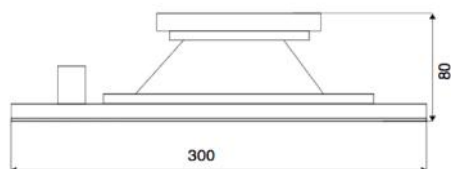

# SW-E31

Acoustic Panel  
in Wood with 6 Watt Power

## SW-E31

Loudspeaker:	8" - broadband with HF-Cone
Power-Consumption:	100V-6-3-1,5W
Frequency-Range:	70-19 000 Hz
SPL 1W/1M:	98 dB
SPL 6W/1M:	106 dB
SPL 1W/1M max.:	105 dB (3,8 kHz)
SPL 6W/1M max.:	113 dB (3,8 kHz)
Radiation:	180° (1,5kHz)
Dimension:	300 x 300 x 80 mm
Weight:	1,3 kg
Material:	10mm Wood
Color:	black