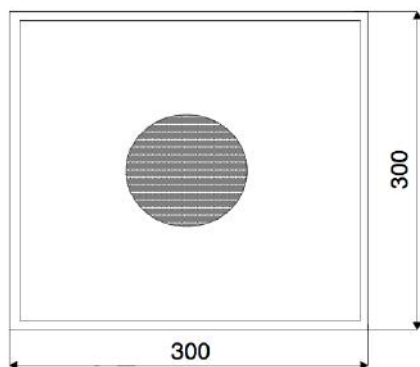

# SW-E21

Acoustic Panel  
in Wood with 6 Watt Power

## SW-E21

Loudspeaker:	6,5" - broadband with HF-Cone
Power-Consumption:	100V-6-3-1,5W
Frequency-Range:	70-18 000 Hz
SPL 1W/1M:	95 dB
SPL 6W/1M:	103 dB
SPL 1W/1M max.:	106 dB (3,2 kHz)
SPL 6W/1M max.:	114 dB (3,2 kHz)
Radiation:	180° (1,5kHz)
Dimension:	300 x 300 x 70 mm
Weight:	1,2 kg
Material:	10mm Wood
Color:	black