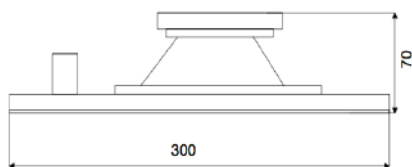

# SW-E21

Acoustic Panel  
in Wood with 6 Watt Power

## SW-E21

Loudspeaker:	6,5" - broadband with HF-Cone
Power-Consumption:	100V-6-3-1,5W
Frequency-Range:	70-18 000 Hz
SPL 1W/1M:	95 dB
SPL 6W/1M:	103 dB
SPL 1W/1M max.:	106 dB (3,2 kHz)
SPL 6W/1M max.:	114 dB (3,2 kHz)
Radiation:	180° (1,5kHz)
Dimension:	300 x 300 x 70 mm
Weight:	1,2 kg
Material:	10mm Wood
Color:	black