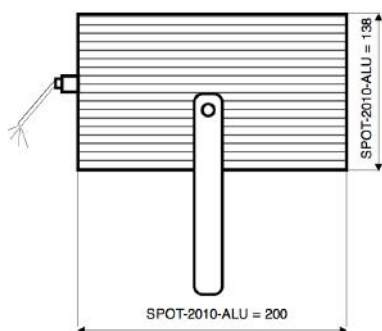

SPOT-2010-ALU

Projector-Speaker for Outdoor Use
in Aluminium with 20 Watt Power

TECHNICAL DATA

SPOT-2010-ALU

Loudspeaker:	130 mm - broadband
Power-Consumption:	100V-20-10-5W
Frequency-Range:	110-17 000 Hz
SPL 1W/1M max.:	95 dB
SPL 20W/1M max.:	108 dB
Radiation:	360° (bis 12 kHz)
Dimension:	138 (ø) x 200 mm
Weight:	2,2 kg
Material:	ALU
Color:	white

- Directivity for Speech-application
- Splash-water-protected ALU-case
- Alu-bracket, Alu-bracket & stainless steel screws
- Three touch-secure 100V-tappings via cable
- Optional ceramic-clamp & thermal fuse by request