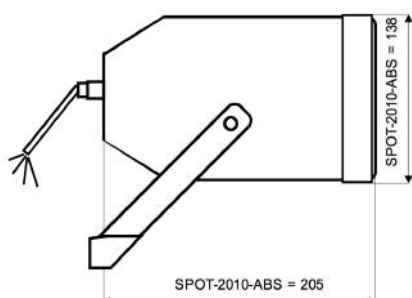

SPOT-2010-ABS

Projector-Speaker for Outdoor Use
in ABS with 20 Watt Power

TECHNICAL DATA

SPOT-2010-ABS

Loudspeaker: 130 mm - broadband

Power-Consumption: 100V-20-10-5W

Frequency-Range: 110-17 000 Hz

SPL 1W/1M max.: 95 dB

SPL 20W/1M max.: 108 dB

Radiation: 180°

Dimension: 138 (ø) x 205 mm

Weight: 1,6 kg

Material: ABS / ALU (grill, bracket)

Color: white

- High Audio Quality
- Directivity for Speech-application
- Flame retardant material
- Splash-water-protected ABS-case
- Alu-grill, Alu-bracket & stainless steel screws
- Three 100V-tappings via cable
- Ceramic clamp & thermal fuse by request