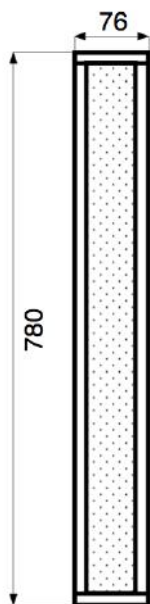

SLIM-60

Column Speaker
in ALU / Metal / ABS with 60 Watt Power

TECHNICAL DATA

SLIM-60

Loudspeaker:	12x 2" - broadband
Power-Consumption:	100V-60-30W
Frequency-Range:	180-18 000 Hz
SPL 1W/1M:	97 dB
SPL 60W/1M:	115 dB
Dimension:	780 x 76 x 100mm
Weight:	3,5 kg
Material:	ALU / Metal / ABS
Color:	white

- 76mm wide
- Round Alu-case with metal-grill
- Alu-inner-baffle
- Directivity for Speech-application
- Halterung im Lieferumfang enthalten
- 20W and 80W version obtainable
- Optional tilt and drift bracket
- Two touch-secure 100V-tappings
- Ceramic clamp & thermal fuse by request