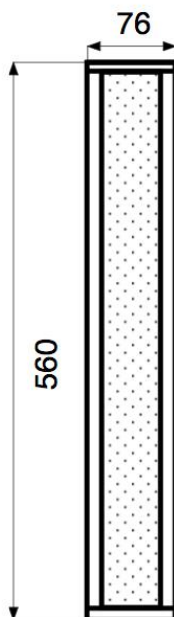

SLIM-40

Column Speaker
in ALU / Metal / ABS with 40 Watt Power

TECHNICAL DATA

SLIM-40

Loudspeaker:	8x 2" - broadband
Power-Consumption:	100V-40-20W
Frequency-Range:	200-18 000 Hz
SPL 1W/1M:	96 dB
SPL 40W/1M:	112 dB
Dimension:	560 x 76 x 100mm
Weight:	2,6 kg
Material:	ALU / Metal / ABS
Color:	white

- 76mm wide
- Round Alu-case with metal-grill
- Alu-inner-baffle
- Directivity for Speech-application
- Halterung im Lieferumfang enthalten
- 20W and 80W version obtainable
- Optional tilt and drift bracket
- Two touch-secure 100V-tappings
- Ceramic clamp & thermal fuse by request