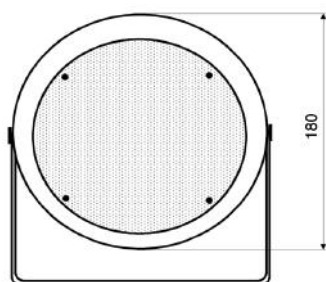

RAIN-30T

Projector-Speaker for Outdoor Use
in ABS with 30 Watt Power

TECHNICAL DATA

RAIN-30T

Loudspeaker:	130mm - broadband
Power-Consumption:	100V-30-15-7,5-3,75W
Frequency-Range:	110-16 000 Hz
SPL 1W/1M max.:	96 dB
SPL 30W/1M max.:	111 dB
Dimension:	180 (ø) x 220 mm
Weight:	ca. 0,9 kg
Material:	ABS / ALU (grill, bracket, screws)
Color:	light grey