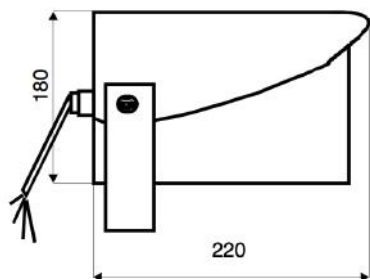

RAIN-30T

Projector-Speaker for Outdoor Use
in ABS with 30 Watt Power

TECHNICAL DATA

RAIN-30T

Loudspeaker:	130mm - broadband
Power-Consumption:	100V-30-15-7,5-3,75W
Frequency-Range:	110-16 000 Hz
SPL 1W/1M max.:	96 dB
SPL 30W/1M max.:	111 dB
Dimension:	180 (ø) x 220 mm
Weight:	ca. 0,9 kg
Material:	ABS / ALU (grill, bracket, screws)
Color:	light grey