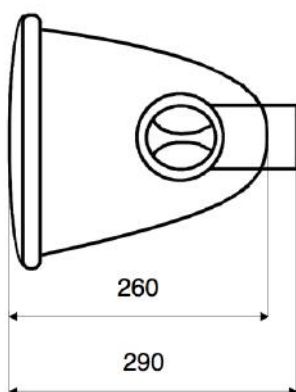

## ML-360

On-Wall / On-Ceiling - Speaker  
in HIPS with 60 Watt Power

### ML-360

Loudspeaker:	8" / 1" Bassreflex - System
Power-Consumption:	100V-60-30-15-7,5W & 8 Ohm
Frequency-Range:	40 - 20 000 Hz
SPL 1W/1M:	89 dB
SPL 60W/1M:	107 dB
Dimension:	410 x 290 x 260 (290) mm
Weight:	6,6 kg
Material:	HIPS / Metal
Color:	black or white
Order-Nr.:	ML-360-BK
	ML-360-WH