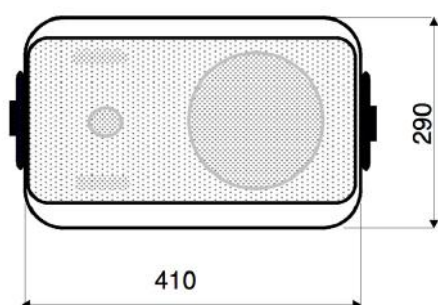

## ML-360

On-Wall / On-Ceiling - Speaker  
in HIPS with 60 Watt Power

### ML-360

Loudspeaker:	8" / 1" Bassreflex - System
Power-Consumption:	100V-60-30-15-7,5W & 8 Ohm
Frequency-Range:	40 - 20 000 Hz
SPL 1W/1M:	89 dB
SPL 60W/1M:	107 dB
Dimension:	410 x 290 x 260 (290) mm
Weight:	6,6 kg
Material:	HIPS / Metal
Color:	black or white
Order-Nr.:	ML-360-BK
	ML-360-WH