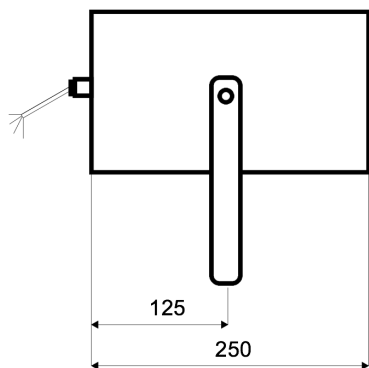

LA-200WT

Projector-Speaker for Outdoor Use
in ALU with 6 Watt Power

TECHNICAL DATA

LA-200WT

Loudspeaker:	8" - broadband with HF-Cone
Power-Consumption:	100V-6-3-1,5W
Frequency-Range:	70-19 000 Hz
SPL 1W/1M:	98 dB
SPL 6W/1M:	106 dB
SPL 1W/1M max.:	105 dB (3,8kHz)
SPL 6W/1M max.:	113 dB (3,8kHz)
Radiation:	180° (1kHz)
Dimension:	215 (ø) x 250 mm
Weight:	1,9 kg
Material:	ALU
Color:	RAL 9010 (powder coated)

- Weather-proof
- Humidity impregnated
- Additional rain-protection through custom-rain-roof
- High Quality Sound for Music & Speech
- Cable length 0,8m, extensions available
- Custom colors and pendulum version optional
- 10W version obtainable
- 2-Way versions (6/10/20/30W) by request
- Three 100V-tappings via cable
- Ceramic clamp & thermal fuse by request