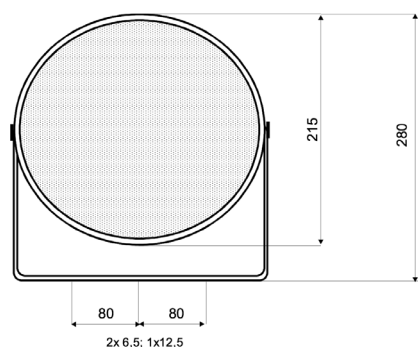

LA-200WT

Projector-Speaker for Outdoor Use
in ALU with 6 Watt Power

TECHNICAL DATA

LA-200WT

Loudspeaker:	8" - broadband with HF-Cone
Power-Consumption:	100V-6-3-1,5W
Frequency-Range:	70-19 000 Hz
SPL 1W/1M:	98 dB
SPL 6W/1M:	106 dB
SPL 1W/1M max.:	105 dB (3,8kHz)
SPL 6W/1M max.:	113 dB (3,8kHz)
Radiation:	180° (1kHz)
Dimension:	215 (ø) x 250 mm
Weight:	1,9 kg
Material:	ALU
Color:	RAL 9010 (powder coated)

- Weather-proof
- Humidity impregnated
- Additional rain-protection through custom-rain-roof
- High Quality Sound for Music & Speech
- Cable length 0,8m, extensions available
- Custom colors and pendulum version optional
- 10W version obtainable
- 2-Way versions (6/10/20/30W) by request
- Three 100V-tappings via cable
- Ceramic clamp & thermal fuse by request