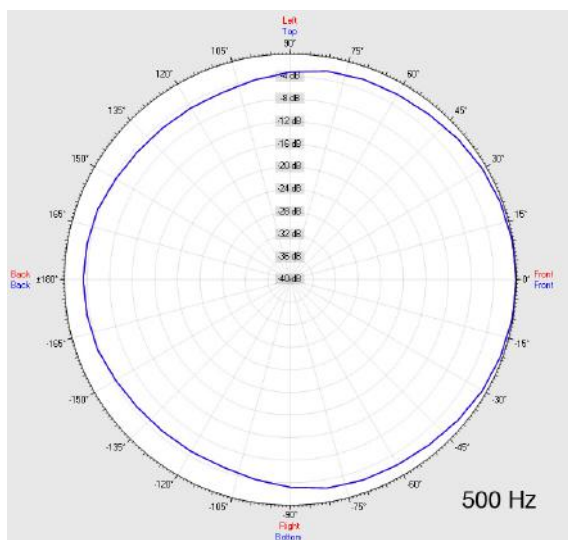

## TECHNICAL DATA

## LA-200-808WT/EN5424

Loudspeaker:	8" - E-Sonic-808 - 2-Way
Power-Consumption:	100V-30-20-10W
Frequency-Range:	60-20 000 Hz
EN-Sensitivity 1W/4M:	82,2 dB
SPL max 30W/4M:	98,7 dB
SPL 1W/1M max. EASE/Ulysses:	103 dB (2,2 kHz)
SPL 30W/1M max. EASE/Ulysses:	117 dB (2,2 kHz)
Radiation H (0,5/1/2/4KHz):	335°/236°/67°/34°
Radiation V (0,5/1/2/4KHz):	335°/236°/67°/34°
EN degree:	EN Type B, weather-proof, outdoor-certificated
Dimension:	215 x 250 mm
Weight:	3,5 kg
Material:	ALU
Color:	RAL 9010
Certificate-Nr.:	1293-CPD-0363
Order-Nr.:	LA-200-808WT/EN5424

## Radiation

Test method	Axis	500 Hz	1000 Hz	2000 Hz	4000 Hz
EN 54-24	HOR	335°	236°	67°	34°
EN 54-24	VER	335°	236°	67°	34°
EASE/Ulysses	HOR	360°	120°	65°	35°
EASE/Ulysses	VER	360°	120°	65°	35°