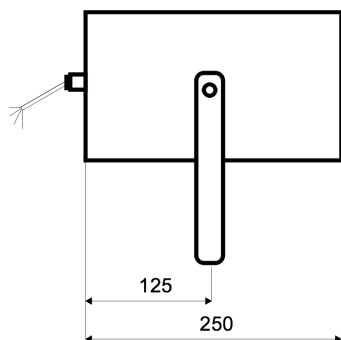

# LA-200-808WT/EN5424

EN 54-24 Projector-Speaker for Outdoor Use  
in ALU with 30 Watt Power and 2-Way - Technology

EN  
54-24

## LA-200-808WT/EN5424

Loudspeaker:	8" - E-Sonic-808 - 2-Way
Power-Consumption:	100V-30-20-10W
Frequency-Range:	60-20 000 Hz
EN-Sensitivity 1W/4M:	82,2 dB
SPL max 30W/4M:	98,7 dB
SPL 1W/1M max. EASE/Ulysses:	103 dB (2,2 kHz)
SPL 30W/1M max. EASE/Ulysses:	117 dB (2,2 kHz)
Radiation H (0,5/1/2/4KHz):	335°/236°/67°/34°
Radiation V (0,5/1/2/4KHz):	335°/236°/67°/34°
EN degree:	EN Type B, weather-proof, outdoor-certificated
Dimension:	215 x 250 mm
Weight:	3,5 kg
Material:	ALU
Color:	RAL 9010
Certificate-Nr.:	1293-CPD-0363
Order-Nr.:	LA-200-808WT/EN5424