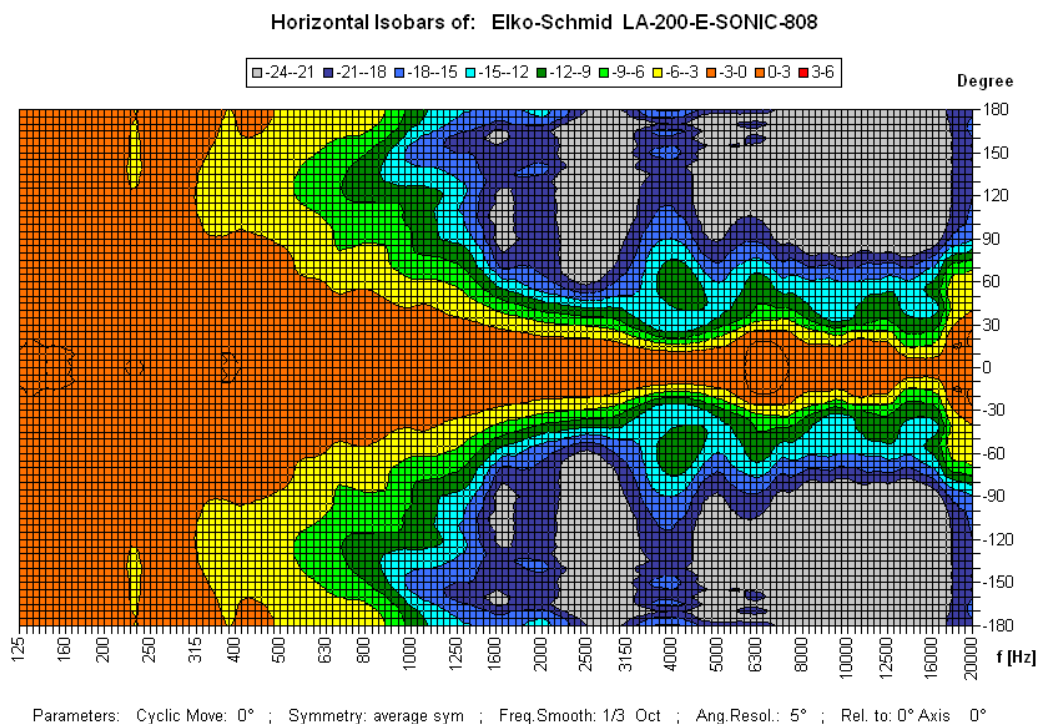

LA-200-808WT/EN5424

EN 54-24 Projector-Speaker for Outdoor Use
in ALU with 30 Watt Power and 2-Way - Technology

Isobar-Diagramm

CE

1293

Elko Schmid GmbH & Co. KG
Glauchauer Str. 30, D-08058 Zwickau

13

DoP: 498058129314-OWS-PN-0019

EN 54-24

Loudspeaker for voice alarm systems for
fire detection and fire alarm systems for buildings

LA-200-808WT/EN5424

Intended Option:
Type B