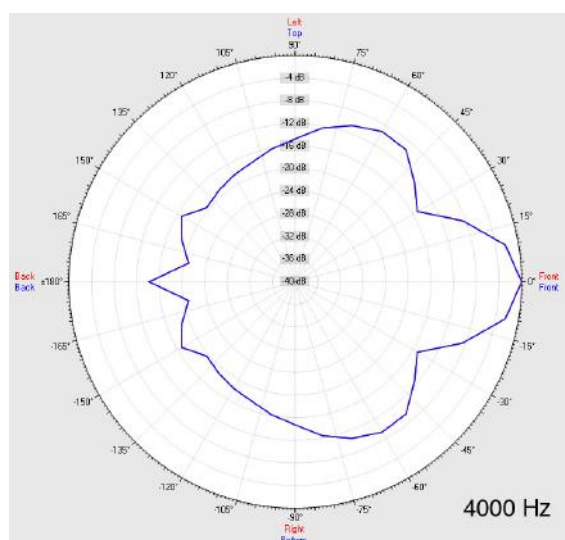

LA-200-808WT/EN5424

EN 54-24 Projector-Speaker for Outdoor Use
in ALU with 30 Watt Power and 2-Way - Technology

Radiation

Test method	Axis	500 Hz	1000 Hz	2000 Hz	4000 Hz
EN 54-24	HOR	335°	236°	67°	34°
EN 54-24	VER	335°	236°	67°	34°
EASE/Ulysses	HOR	360°	120°	65°	35°
EASE/Ulysses	VER	360°	120°	65°	35°