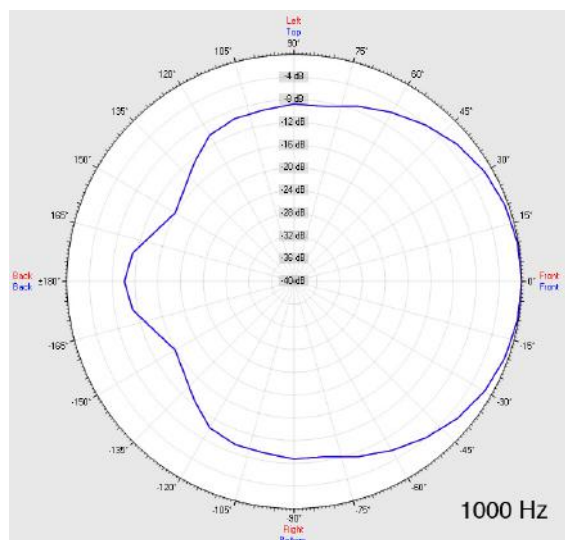

## LA-200-808WT/EN5424

Loudspeaker:	8" - E-Sonic-808 - 2-Way
Power-Consumption:	100V-30-20-10W
Frequency-Range:	60-20 000 Hz
EN-Sensitivity 1W/4M:	82,2 dB
SPL max 30W/4M:	98,7 dB
SPL 1W/1M max. EASE/Ulysses:	103 dB (2,2 kHz)
SPL 30W/1M max. EASE/Ulysses:	117 dB (2,2 kHz)
Radiation H (0,5/1/2/4KHz):	335°/236°/67°/34°
Radiation V (0,5/1/2/4KHz):	335°/236°/67°/34°
EN degree:	EN Type B, weather-proof, outdoor-certificated
Dimension:	215 x 250 mm
Weight:	3,5 kg
Material:	ALU
Color:	RAL 9010
Certificate-Nr.:	1293-CPD-0363
Order-Nr.:	LA-200-808WT/EN5424

## Radiation

Test method	Axis	500 Hz	1000 Hz	2000 Hz	4000 Hz
EN 54-24	HOR	335°	236°	67°	34°
EN 54-24	VER	335°	236°	67°	34°
EASE/Ulysses	HOR	360°	120°	65°	35°
EASE/Ulysses	VER	360°	120°	65°	35°