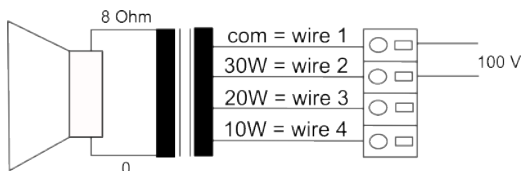

LA-200-808WT/EN5424

EN 54-24 Projector-Speaker for Outdoor Use
in ALU with 30 Watt Power and 2-Way - Technology

EN
54-24

TECHNICAL DATA

LA-200-808WT/EN5424

Loudspeaker:	8" - E-Sonic-808 - 2-Way
Power-Consumption:	100V-30-20-10W
Frequency-Range:	60-20 000 Hz
EN-Sensitivity 1W/4M:	82,2 dB
SPL max 30W/4M:	98,7 dB
SPL 1W/1M max. EASE/Ulysses:	103 dB (2,2 kHz)
SPL 30W/1M max. EASE/Ulysses:	117 dB (2,2 kHz)
Radiation H (0,5/1/2/4KHz):	335°/236°/67°/34°
Radiation V (0,5/1/2/4KHz):	335°/236°/67°/34°
EN degree:	EN Type B, weather-proof, outdoor-certificated
Dimension:	215 x 250 mm
Weight:	3,5 kg
Material:	ALU
Color:	RAL 9010
Certificate-Nr.:	1293-CPD-0363
Order-Nr.:	LA-200-808WT/EN5424

- Very High Quality Sound for Music & Speech and very High SPL
- Weather-proof through ALU-Case, -Grill, -Bracket & Stainless Steel Screws
- Additional rain-protection through custom-rain-roof
- Three 100V-tappings with junction box
- Custom colors optional
- Special DIN 912-ISO 4762 screws
- Ceramic clamp & thermal fuse by request