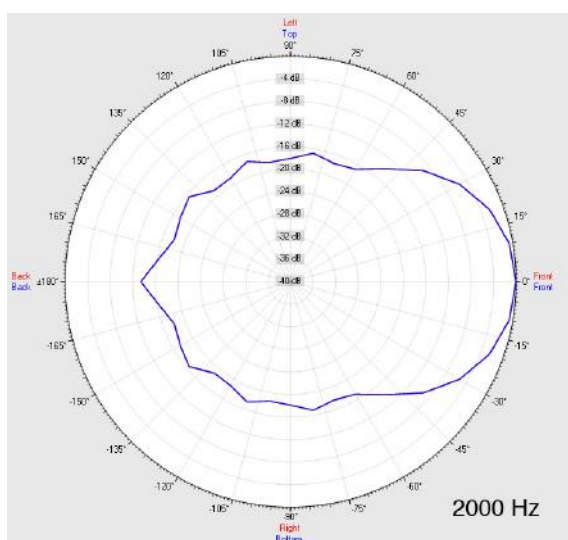

LA-200-808WT/EN5424

EN 54-24 Projector-Speaker for Outdoor Use
in ALU with 30 Watt Power and 2-Way - Technology

Radiation

Test method	Axis	500 Hz	1000 Hz	2000 Hz	4000 Hz
EN 54-24	HOR	335°	236°	67°	34°
EN 54-24	VER	335°	236°	67°	34°
EASE/Ulysses	HOR	360°	120°	65°	35°
EASE/Ulysses	VER	360°	120°	65°	35°