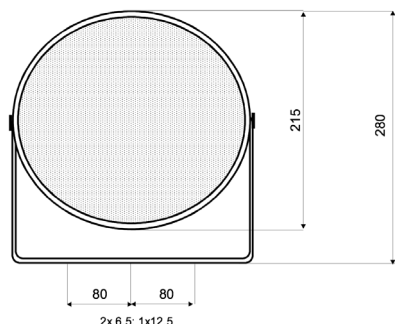

LA-200-808WT/EN5424

EN 54-24 Projector-Speaker for Outdoor Use
in ALU with 30 Watt Power and 2-Way - Technology

EN
54-24

TECHNICAL DATA

LA-200-808WT/EN5424

Loudspeaker:	8" - E-Sonic-808 - 2-Way
Power-Consumption:	100V-30-20-10W
Frequency-Range:	60-20 000 Hz
EN-Sensitivity 1W/4M:	82,2 dB
SPL max 30W/4M:	98,7 dB
SPL 1W/1M max. EASE/Ulysses:	103 dB (2,2 kHz)
SPL 30W/1M max. EASE/Ulysses:	117 dB (2,2 kHz)
Radiation H (0,5/1/2/4KHz):	335°/236°/67°/34°
Radiation V (0,5/1/2/4KHz):	335°/236°/67°/34°
EN degree:	EN Type B, weather-proof, outdoor-certificated
Dimension:	215 x 250 mm
Weight:	3,5 kg
Material:	ALU
Color:	RAL 9010
Certificate-Nr.:	1293-CPD-0363
Order-Nr.:	LA-200-808WT/EN5424

- Very High Quality Sound for Music & Speech and very High SPL
- Weather-proof through ALU-Case, -Grill, -Bracket & Stainless Steel Screws
- Additional rain-protection through custom-rain-roof
- Three 100V-tappings with junction box
- Custom colors optional
- Special DIN 912-ISO 4762 screws
- Ceramic clamp & thermal fuse by request