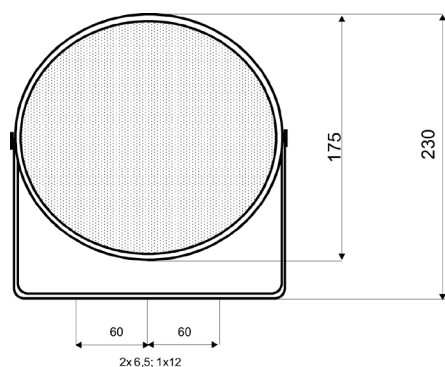

LA-160WT

Projector-Speaker for Outdoor Use
in ALU with 6 Watt Power

TECHNICAL DATA

LA-160WT

Loudspeaker:	6" - broadband
Power-Consumption:	100V-6-3-1,5W
Frequency-Range:	70-18 000 Hz
SPL 1W/1M:	95 dB
SPL 6W/1M:	103 dB
SPL 1W/1M max.:	106 dB (3,2kHz)
SPL 6W/1M max.:	114 dB (3,2kHz)
Radiation:	180° (0,9kHz), 160° (1kHz)
Dimension:	175 (ø) x 180 mm
Weight:	1,7 kg
Material:	ALU
Color:	RAL 9010 (powder coated)

- Weather-proof
- Humidity impregnated
- Additional rain-protection through custom-rain-roof
- High Quality Sound for Music & Speech
- Cable length 0,8m, extensions available
- Custom colors and pendulum version optional
- 10W and 2-Way versions obtainable
- Three 100V-tappings via cable
- Ceramic clamp & thermal fuse by request