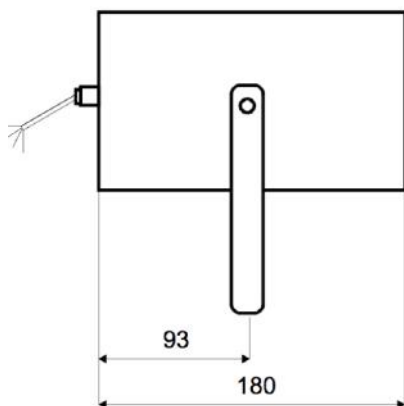

LA-160WT

Projector-Speaker for Outdoor Use
in ALU with 6 Watt Power

TECHNICAL DATA

LA-160WT

Loudspeaker:	6" - broadband
Power-Consumption:	100V-6-3-1,5W
Frequency-Range:	70-18 000 Hz
SPL 1W/1M:	95 dB
SPL 6W/1M:	103 dB
SPL 1W/1M max.:	106 dB (3,2kHz)
SPL 6W/1M max.:	114 dB (3,2kHz)
Radiation:	180° (0,9kHz), 160° (1kHz)
Dimension:	175 (ø) x 180 mm
Weight:	1,7 kg
Material:	ALU
Color:	RAL 9010 (powder coated)

- Weather-proof
- Humidity impregnated
- Additional rain-protection through custom-rain-roof
- High Quality Sound for Music & Speech
- Cable length 0,8m, extensions available
- Custom colors and pendulum version optional
- 10W and 2-Way versions obtainable
- Three 100V-tappings via cable
- Ceramic clamp & thermal fuse by request