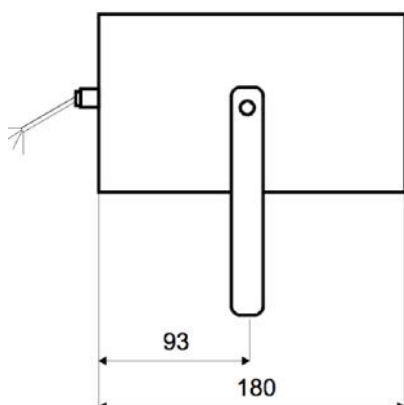

LA-160WT-10

Projector-Speaker for Outdoor Use
in ALU with 10 Watt Power

TECHNICAL DATA

LA-160WT-10

Loudspeaker:	6" - broadband
Power-Consumption:	100V-10-5-2,5W
Frequency-Range:	70-18 000 Hz
SPL 1W/1M:	95 dB
SPL 10W/1M:	103 dB
SPL 1W/1M max.:	106 dB (3,2kHz)
SPL 10W/1M max.:	114 dB (3,2kHz)
Radiation:	180° (0,9kHz), 160° (1kHz)
Dimension:	175 (ø) x 180 mm
Weight:	1,7 kg
Material:	ALU
Color:	RAL 9010 (powder coated)

- Weather-proof
- Humidity impregnated
- Additional rain-protection through custom-rain-roof
- High Quality Sound for Music & Speech
- Cable length 0,8m, extensions available
- Custom colors and pendulum version optional
- 6W and 2-Way versions obtainable
- Three 100V-tappings via cable
- Ceramic clamp & thermal fuse by request