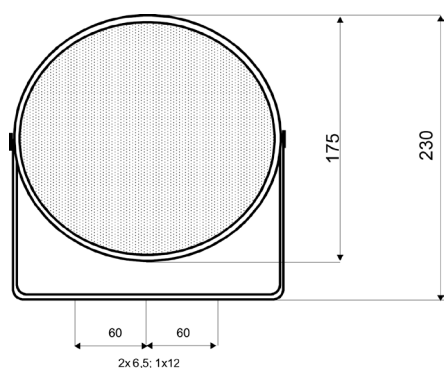

LA-160WT-10

Projector-Speaker for Outdoor Use
in ALU with 10 Watt Power

TECHNICAL DATA

LA-160WT-10

Loudspeaker:	6" - broadband
Power-Consumption:	100V-10-5-2,5W
Frequency-Range:	70-18 000 Hz
SPL 1W/1M:	95 dB
SPL 10W/1M:	103 dB
SPL 1W/1M max.:	106 dB (3,2kHz)
SPL 10W/1M max.:	114 dB (3,2kHz)
Radiation:	180° (0,9kHz), 160° (1kHz)
Dimension:	175 (ø) x 180 mm
Weight:	1,7 kg
Material:	ALU
Color:	RAL 9010 (powder coated)

- Weather-proof
- Humidity impregnated
- Additional rain-protection through custom-rain-roof
- High Quality Sound for Music & Speech
- Cable length 0,8m, extensions available
- Custom colors and pendulum version optional
- 6W and 2-Way versions obtainable
- Three 100V-tappings via cable
- Ceramic clamp & thermal fuse by request