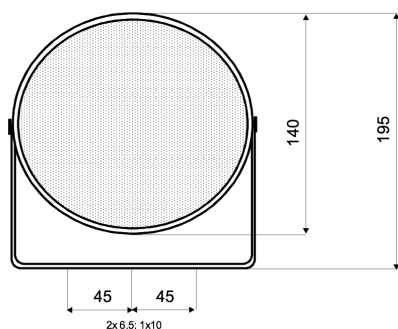

# LA-130WT

Projector-Speaker for Outdoor Use  
in ALU with 6 Watt Power

## LA-130WT

Loudspeaker:	120 mm - broadband
Power-Consumption:	100V-6-3-1,5W
Frequency-Range:	80-15 000 Hz
SPL 1W/1M:	94 dB
SPL 6W/1M:	102 dB
SPL 1W/1M max.:	104 dB (3,5kHz)
SPL 6W/1M max.:	112 dB (3,5kHz)
Radiation:	180° (1,4kHz)
Dimension:	140 (ø) x 165 mm
Weight:	1,3 kg
Material:	ALU
Color:	RAL 9010 (powder coated)