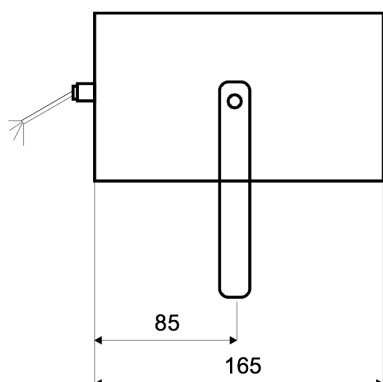

LA-130WT

Projector-Speaker for Outdoor Use
in ALU with 6 Watt Power

TECHNICAL DATA

LA-130WT

Loudspeaker:	120 mm - broadband
Power-Consumption:	100V-6-3-1,5W
Frequency-Range:	80-15 000 Hz
SPL 1W/1M:	94 dB
SPL 6W/1M:	102 dB
SPL 1W/1M max.:	104 dB (3,5kHz)
SPL 6W/1M max.:	112 dB (3,5kHz)
Radiation:	180° (1,4kHz)
Dimension:	140 (ø) x 165 mm
Weight:	1,3 kg
Material:	ALU
Color:	RAL 9010 (powder coated)

- Weather-proof
- Humidity impregnated
- Additional rain-protection through custom-rain-roof
- High Quality Sound for Music & Speech
- Cable length 0,8m, extensions available
- Custom colors and pendulum version optional
- 10W and 2-Way versions obtainable
- Three 100V-tappings via cable
- Ceramic clamp & thermal fuse by request