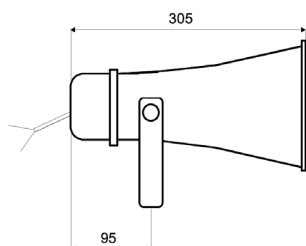

HC-30T

Horn-Speaker for Outdoor Use
in ABS / SS with 30 Watt Power

TECHNICAL DATA

HC-30T

Loudspeaker:	Horn-paging
Power-Consumption:	100V-30-20-10-5W / 20Ohm
Frequency-Range:	250-11 000 Hz
SPL 1W/1M max.:	111 dB (1,7 kHz)
SPL 30W/1M max.:	125,8 dB (1,7 kHz)
Radiation:	178° (1kHz)
IP degree:	IP 65
Dimension:	240 mm x 305 mm
Weight:	2,3 kg
Material:	ABS / Stainless Steel
Color:	Horn: light-grey / bracket: stainless steel

- Stainless steel mounting bracket & screws
- Weather-proof & dust-proof according to IP 66
- Weather- and scratch-resistant ABS-case
- Four 100V-tappings with rotary power selector
- Special DIN 912-ISO 4762 screws
- Connection via cable
- Optional mast holder available
- Ceramic clamp & thermal fuse by request