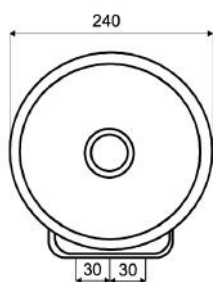

HC-30T

Horn-Speaker for Outdoor Use
in ABS / SS with 30 Watt Power

TECHNICAL DATA

HC-30T

Loudspeaker:	Horn-paging
Power-Consumption:	100V-30-20-10-5W / 20Ohm
Frequency-Range:	250-11 000 Hz
SPL 1W/1M max.:	111 dB (1,7 kHz)
SPL 30W/1M max.:	125,8 dB (1,7 kHz)
Radiation:	178° (1kHz)
IP degree:	IP 65
Dimension:	240 mm x 305 mm
Weight:	2,3 kg
Material:	ABS / Stainless Steel
Color:	Horn: light-grey / bracket: stainless steel