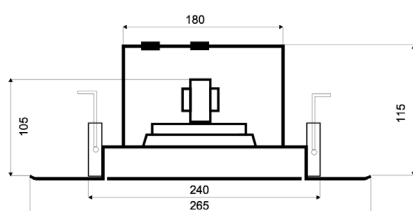

FT-180F / FT-220F / FT-265F

Firedome for DLS / CLB - Series
with two or four cable sleeves

- FT-180F-2 firedome for DLS/CLB-180F
- Two cable sleeves
- Material rust-protected zinc
- FT-180F-4 firedome for DLS/CLB-180-DC
- Four cable sleeves
- Material rust-protected zinc

- FT-220F-2 firedome for DLS/CLB-220F
- Two cable sleeves
- Material rust-protected zinc
- FT-220F-4 firedome for DLS/CLB-220-DC
- Four cable sleeves
- Material rust-protected zinc

- FT-265F-2 firedome for DLS-265F
- Two cable sleeves
- Material rust-protected zinc
- FT-265F-4 firedome for DLS-265-AB / CLB-265-AB / CLB-265-AB-PLUS
- Four cable sleeves
- Material rust-protected zinc