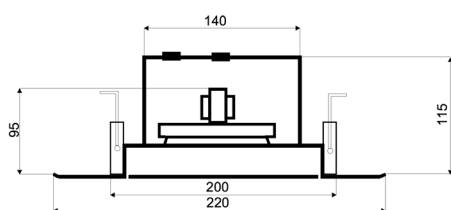

FT-180F / FT-220F / FT-265F

Firedome for DLS / CLB - Series
with two or four cable sleeves

- FT-180F-2 firedome for DLS/CLB-180F
- Two cable sleeves
- Material rust-protected zinc
- FT-180F-4 firedome for DLS/CLB-180-DC
- Four cable sleeves
- Material rust-protected zinc

- FT-220F-2 firedome for DLS/CLB-220F
- Two cable sleeves
- Material rust-protected zinc
- FT-220F-4 firedome for DLS/CLB-220-DC
- Four cable sleeves
- Material rust-protected zinc

- FT-265F-2 firedome for DLS-265F
- Two cable sleeves
- Material rust-protected zinc
- FT-265F-4 firedome for DLS-265-AB / CLB-265-AB / CLB-265-AB-PLUS
- Four cable sleeves
- Material rust-protected zinc