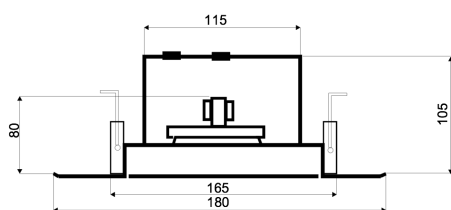

FT-180F / FT-220F / FT-265F

Firedome for DLS / CLB - Series
with two or four cable sleeves

- FT-180F-2 firedome for DLS/CLB-180F
- Two cable sleeves
- Material rust-protected zinc
- FT-180F-4 firedome for DLS/CLB-180-DC
- Four cable sleeves
- Material rust-protected zinc

- FT-220F-2 firedome for DLS/CLB-220F
- Two cable sleeves
- Material rust-protected zinc
- FT-220F-4 firedome for DLS/CLB-220-DC
- Four cable sleeves
- Material rust-protected zinc

- FT-265F-2 firedome for DLS-265F
- Two cable sleeves
- Material rust-protected zinc
- FT-265F-4 firedome for DLS-265-AB / CLB-265-AB / CLB-265-AB-PLUS
- Four cable sleeves
- Material rust-protected zinc