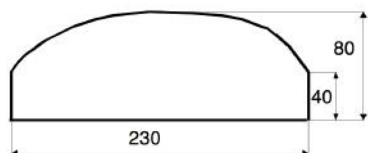

DESIGN-230

Wall / On-Ceiling - Speaker
in ABS with 6 Watt Power

TECHNICAL DATA

DESIGN-230

Loudspeaker:	120 mm - broadband
Power-Consumption:	100V-6-3-1,5W
Frequency-Range:	80-15 000 Hz
SPL 1W/1M:	93 dB (97dB/1 kHz)
SPL 6W/1M:	101 dB (105 dB/1 kHz)
Radiation:	180° (1kHz)
Dimension:	230 x 170 x 80 mm
Weight:	1,2 kg
Material:	ABS
Color:	white