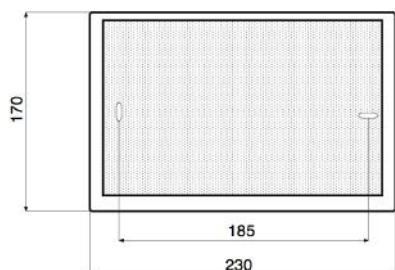

DESIGN-230

Wall / On-Ceiling - Speaker
in ABS with 6 Watt Power

TECHNICAL DATA

DESIGN-230

Loudspeaker:	120 mm - broadband
Power-Consumption:	100V-6-3-1,5W
Frequency-Range:	80-15 000 Hz
SPL 1W/1M:	93 dB (97dB/1 kHz)
SPL 6W/1M:	101 dB (105 dB/1 kHz)
Radiation:	180° (1kHz)
Dimension:	230 x 170 x 80 mm
Weight:	1,2 kg
Material:	ABS
Color:	white