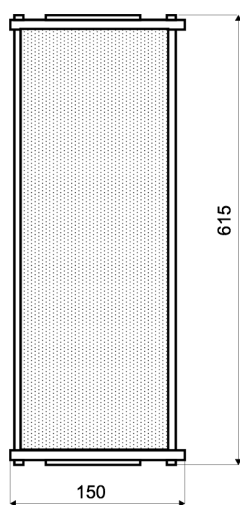

CS-50WA-AB

Column-Speaker for Outdoor Use
in ALU / SS with 2x 30 Watt Power for AB - Systems

**TECHNICAL DATA****CS-50WA-AB**

Loudspeaker:	2 x 2 broadband
Power-Consumption:	2x 100V-30-15-7,5W
Frequency-Range:	70-18 000 Hz
SPL 1W/1M:	98 dB (double)
SPL 30W/1M:	115 dB (double)
Radiation H/V:	210° / 182° (1 kHz, single)
Dimension:	615 x 150 x 100 mm
Weight:	3,9 kg
Material:	ALU / Stainless Steel
Color:	black or white / Holder stainless steel
Order-Nr.:	CS-50WA-AB-BK
	CS-50WA-AB-WH

- 2 x 2 speakers over splitted front
- Weather-proof through Aluminium-casing
- Alu-Grill & ABS-Inner-Panel, Stainless Steel bracket & screws
- Ball-attack certified version acc. to DIN 18032-3 obtainable
- Touch-secure 100V-tappings
- Ceramic clamp & thermal fuse by request