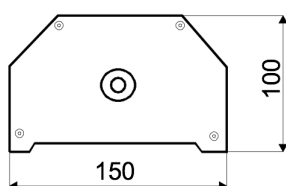

CS-50WA-AB

Column-Speaker for Outdoor Use
in ALU / SS with 2x 30 Watt Power for AB - Systems

**TECHNICAL DATA****CS-50WA-AB**

Loudspeaker:	2 x 2 broadband
Power-Consumption:	2x 100V-30-15-7,5W
Frequency-Range:	70-18 000 Hz
SPL 1W/1M:	98 dB (double)
SPL 30W/1M:	115 dB (double)
Radiation H/V:	210° / 182° (1 kHz, single)
Dimension:	615 x 150 x 100 mm
Weight:	3,9 kg
Material:	ALU / Stainless Steel
Color:	black or white / Holder stainless steel
Order-Nr.:	CS-50WA-AB-BK
	CS-50WA-AB-WH

- 2 x 2 speakers over splitted front
- Weather-proof through Aluminium-casing
- Alu-Grill & ABS-Inner-Panel, Stainless Steel bracket & screws
- Ball-attack certified version acc. to DIN 18032-3 obtainable
- Touch-secure 100V-tappings
- Ceramic clamp & thermal fuse by request