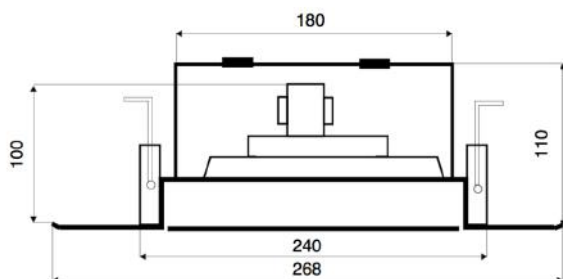

CLB-265F-PLUS

Ceiling-Speaker
in Metal with 6 Watt Power

**TECHNISCHE DATEN****CLB-265F-PLUS**

Loudspeaker:	8" - broadband with HF-Cone
Power-Consumption:	100V-6-3-1,5W 100V-10-5-2,5W optional
Frequency-Range:	70-19 000 Hz
SPL 1W/1M:	96 dB
SPL 6W/1M:	104 dB
Radiation:	180°
Dimension:	268 mm x 100 mm (110mm with firedome)
Ceiling Cut-out:	245 mm
Suitable slab thickness:	1 mm - 35 mm
Weight:	1,4 kg (ca. 1,8 kg with firedome)
Material:	Metal
Color:	white