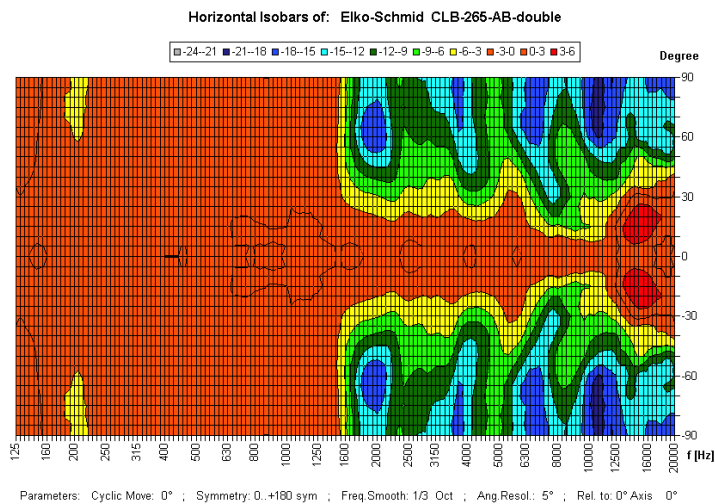

CLB-265AB/EN5424

EN 54-24 Ceiling-Speaker
in ABS/Metal with 2x 6 Watt Power for AB - Systems

Elektroakustische Komponenten

Isobar-diagram

CE

1293

Elko Schmid GmbH & Co. KG
Glauchauer Str. 30, D-08058 Zwickau

10

DoP: 498058129314-ICS-PN-0001

EN 54-24

Loudspeaker for voice alarm systems for
fire detection and fire alarm systems for buildings

CLB-265AB/EN5424

Intended Option:
Type A