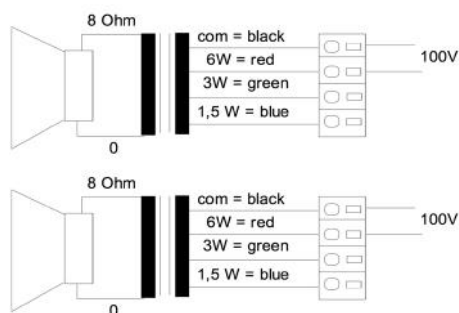

CLB-265AB/EN5424

EN 54-24 Ceiling-Speaker

in ABS/Metal with 2x 6 Watt Power for AB - Systems

EN
54-24

TECHNICAL DATA

CLB-265AB/EN5424

Loudspeaker: 2x 165 x 70mm - broadband

Power-Consumption: 2x 100V-6-3-1,5W

Frequency-Range: 70-20 000 Hz

EN-Sensitivity 1W/4M: 70,82 dB (1x), 76,82 dB (2x)

SPL max 6W/4M: 79 dB (1x), 85 dB (2x)

SPL 1W/1M max. EASE/Ulysses: 99,5 dB (1,8 kHz) (double)

SPL 6W/1M max. EASE/Ulysses: 107,5 dB (1,8 kHz) (double)

Radiation H (0,5/1/2/4KHz): 130°/130°/80°/85° (single)

Radiation V (0,5/1/2/4KHz): 110°/130°/85°/55° (single)

Dimension: 268 x 110 mm with firedome

Ceiling Cut-out: 245 mm

Suitable slab thickness: 1 mm - 35 mm