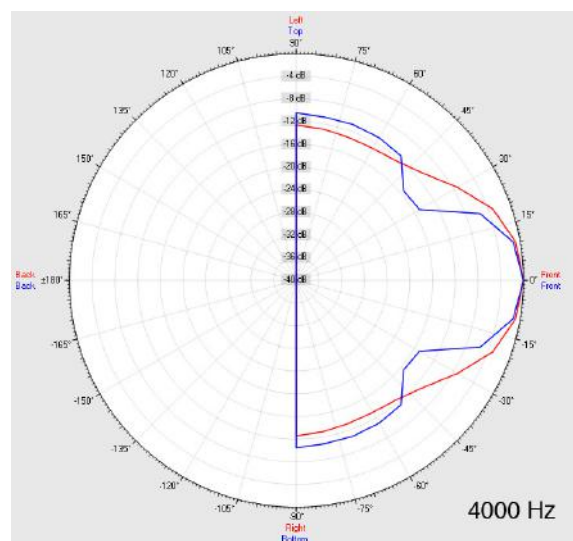

CLB-265AB/EN5424

EN 54-24 Ceiling-Speaker

in ABS/Metal with 2x 6 Watt Power for AB - Systems

EN
54-24

TECHNICAL DATA

CLB-265AB/EN5424

Loudspeaker: 2x 165 x 70mm - broadband

Power-Consumption: 2x 100V-6-3-1,5W

Radiation H (0,5/1/2/4KHz): 130°/130°/80°/85° (single)

Radiation V (0,5/1/2/4KHz): 110°/130°/85°/55° (single)

Dimension: 268 x 110 mm with firedome

Ceiling Cut-out: 245 mm

Suitable slab thickness: 1 mm - 35 mm

Weight: 1,8 kg with firedome

Material: ABS (ring) / metal (grill)

Color: white, similar to RAL 9010

Certificate-Nr.: 1293-CPD-0238

Order-Nr.: CLB-265AB/EN5424

- Two autonomous loudspeaker/100V-transformer per system
- Enables operation of speaker via two discrete cable-lines
- In case of failure of one line, continuous function of the second line
- Two-part design via bayonet mounting
- Custom colors & wet-room-version only available on DLS-series
- Full-metal-version (PLUS) available
- Three touch-secure 100V-tappings per line
- Ceramic clamp & thermal fuse by request

CLB-265AB/EN5424

EN 54-24 Ceiling-Speaker

in ABS/Metal with 2x 6 Watt Power for AB - Systems

Radiation

Test method	Axis	500 Hz	1000 Hz	2000 Hz	4000 Hz
EN 54-24	HOR	130°	130°	80°	85°
EN 54-24	VER	110°	130°	85°	55°
EASE/Ulysses	HOR	180°	180°	60°	55°
EASE/Ulysses	VER	180°	180°	80°	40°