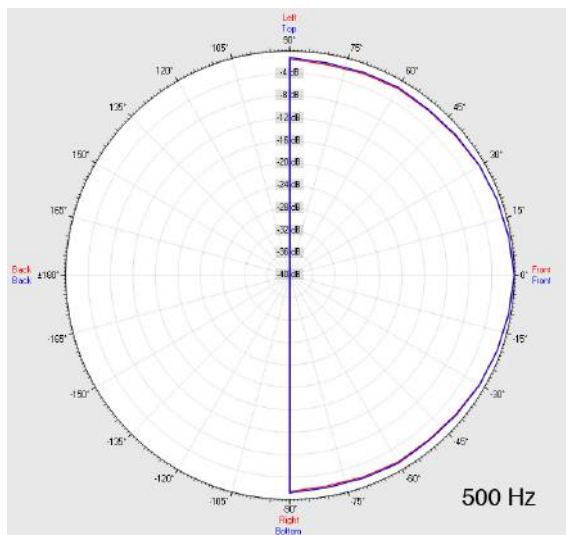

CLB-265AB/EN5424

EN 54-24 Ceiling-Speaker

in ABS/Metal with 2x 6 Watt Power for AB - Systems

EN
54-24

TECHNICAL DATA

CLB-265AB/EN5424

Loudspeaker: 2x 165 x 70mm - broadband

Power-Consumption: 2x 100V-6-3-1,5W

Radiation H (0,5/1/2/4KHz): 130°/130°/80°/85° (single)

Radiation V (0,5/1/2/4KHz): 110°/130°/85°/55° (single)

Dimension: 268 x 110 mm with firedome

Ceiling Cut-out: 245 mm

Suitable slab thickness: 1 mm - 35 mm

CLB-265AB/EN5424

EN 54-24 Ceiling-Speaker

in ABS/Metal with 2x 6 Watt Power for AB - Systems

Radiation

Test method	Axis	500 Hz	1000 Hz	2000 Hz	4000 Hz
EN 54-24	HOR	130°	130°	80°	85°
EN 54-24	VER	110°	130°	85°	55°
EASE/Ulysses	HOR	180°	180°	60°	55°
EASE/Ulysses	VER	180°	180°	80°	40°