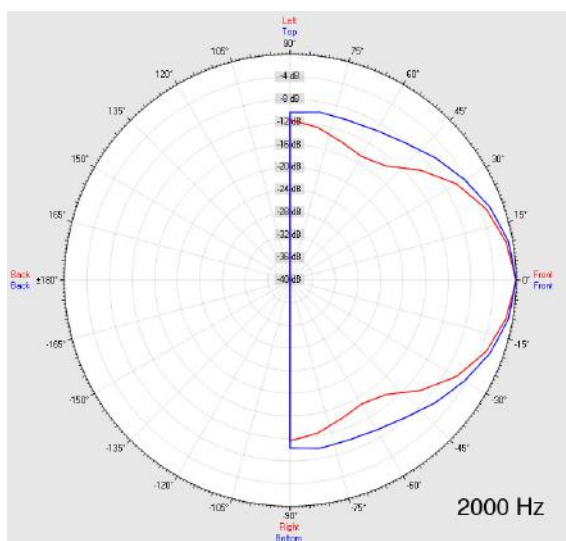

CLB-265AB/EN5424

EN 54-24 Ceiling-Speaker

in ABS/Metal with 2x 6 Watt Power for AB - Systems

EN
54-24

TECHNICAL DATA

CLB-265AB/EN5424

Loudspeaker: 2x 165 x 70mm - broadband

Power-Consumption: 2x 100V-6-3-1,5W

Frequency-Range: 70-20 000 Hz

EN-Sensitivity 1W/4M: 70,82 dB (1x), 76,82 dB (2x)

SPL max 6W/4M: 79 dB (1x), 85 dB (2x)

SPL 1W/1M max. EASE/Ulysses: 99,5 dB (1,8 kHz) (double)

SPL 6W/1M max. EASE/Ulysses: 107,5 dB (1,8 kHz) (double)

Radiation H (0,5/1/2/4KHz): 130°/130°/80°/85° (single)

Radiation V (0,5/1/2/4KHz): 110°/130°/85°/55° (single)

Dimension: 268 x 110 mm with firedome

Ceiling Cut-out: 245 mm

Suitable slab thickness: 1 mm - 35 mm

CLB-265AB/EN5424

EN 54-24 Ceiling-Speaker

in ABS/Metal with 2x 6 Watt Power for AB - Systems

Radiation

Test method	Axis	500 Hz	1000 Hz	2000 Hz	4000 Hz
EN 54-24	HOR	130°	130°	80°	85°
EN 54-24	VER	110°	130°	85°	55°
EASE/Ulysses	HOR	180°	180°	60°	55°
EASE/Ulysses	VER	180°	180°	80°	40°