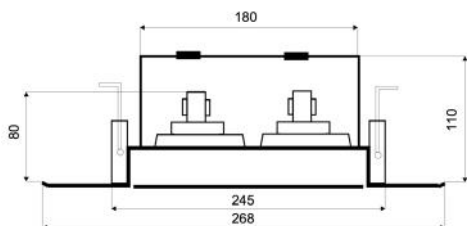

CLB-265AB/EN5424

EN 54-24 Ceiling-Speaker

in ABS/Metal with 2x 6 Watt Power for AB - Systems

EN
54-24

TECHNICAL DATA

CLB-265AB/EN5424

Loudspeaker: 2x 165 x 70mm - broadband

Power-Consumption: 2x 100V-6-3-1,5W

Radiation H (0,5/1/2/4KHz): 130°/130°/80°/85° (single)

Radiation V (0,5/1/2/4KHz): 110°/130°/85°/55° (single)

Dimension: 268 x 110 mm with firedome

Ceiling Cut-out: 245 mm

Suitable slab thickness: 1 mm - 35 mm