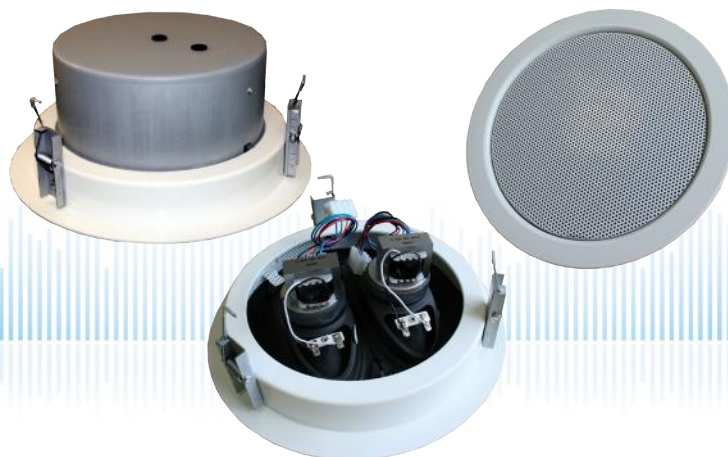

CLB-265AB/EN5424

EN 54-24 Ceiling-Speaker

in ABS/Metal with 2x 6 Watt Power for AB - Systems

EN
54-24

TECHNICAL DATA

CLB-265AB/EN5424

Loudspeaker: 2x 165 x 70mm - broadband

Power-Consumption: 2x 100V-6-3-1,5W

Radiation H (0,5/1/2/4KHz): 130°/130°/80°/85° (single)

Radiation V (0,5/1/2/4KHz): 110°/130°/85°/55° (single)

Dimension: 268 x 110 mm with firedome

Ceiling Cut-out: 245 mm

Suitable slab thickness: 1 mm - 35 mm

Weight: 1,8 kg with firedome

Material: ABS (ring) / metal (grill)

Color: white, similar to RAL 9010

Certificate-Nr.: 1293-CPD-0238

Order-Nr.: CLB-265AB/EN5424

- Two autonomous loudspeaker/100V-transformer per system
- Enables operation of speaker via two discrete cable-lines
- In case of failure of one line, continuous function of the second line
- Two-part design via bayonet mounting
- Custom colors & wet-room-version only available on DLS-series
- Full-metal-version (PLUS) available
- Three touch-secure 100V-tappings per line
- Ceramic clamp & thermal fuse by request

CLB-265AB/EN5424

EN 54-24 Ceiling-Speaker
in ABS/Metal with 2x 6 Watt Power for AB - Systems

Elektroakustische Komponenten

Isobar-diagram

CE

1293

Elko Schmid GmbH & Co. KG
Glauchauer Str. 30, D-08058 Zwickau