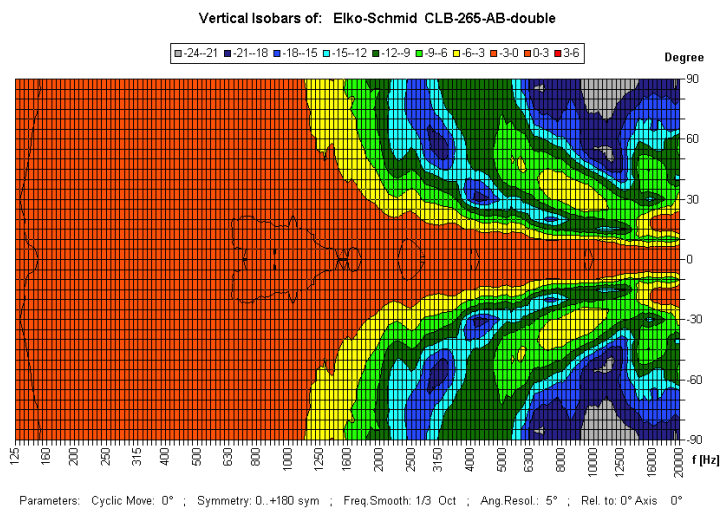

CLB-265AB/EN5424

EN 54-24 Ceiling-Speaker
in ABS/Metal with 2x 6 Watt Power for AB - Systems

Elektroakustische Komponenten

Isobar-diagram

CE

1293

Elko Schmid GmbH & Co. KG
Glauchauer Str. 30, D-08058 Zwickau

10

DoP: 498058129314-ICS-PN-0001

EN 54-24

Loudspeaker for voice alarm systems for
fire detection and fire alarm systems for buildings

CLB-265AB/EN5424

Intended Option:
Type A