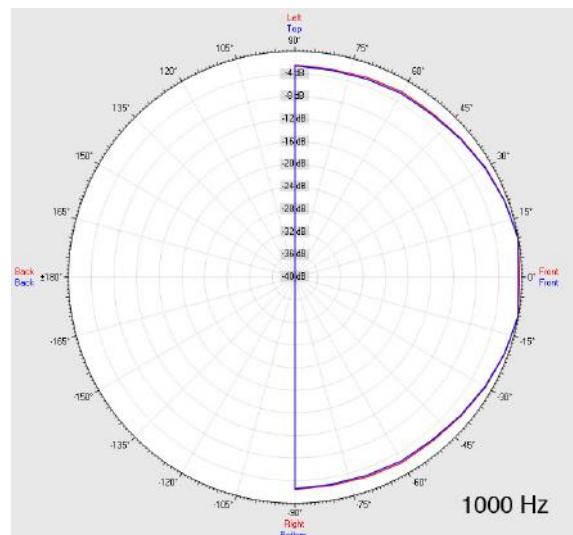

CLB-265AB/EN5424

EN 54-24 Ceiling-Speaker

in ABS/Metal with 2x 6 Watt Power for AB - Systems

EN
54-24

TECHNICAL DATA

CLB-265AB/EN5424

Loudspeaker: 2x 165 x 70mm - broadband

Power-Consumption: 2x 100V-6-3-1,5W

Radiation H (0,5/1/2/4KHz): 130°/130°/80°/85° (single)

Radiation V (0,5/1/2/4KHz): 110°/130°/85°/55° (single)

Dimension: 268 x 110 mm with firedome

Ceiling Cut-out: 245 mm

Suitable slab thickness: 1 mm - 35 mm

Weight: 1,8 kg with firedome

Material: ABS (ring) / metal (grill)

Color: white, similar to RAL 9010

Certificate-Nr.: 1293-CPD-0238

Order-Nr.: CLB-265AB/EN5424

- Two autonomous loudspeaker/100V-transformer per system
- Enables operation of speaker via two discrete cable-lines
- In case of failure of one line, continuous function of the second line
- Two-part design via bayonet mounting
- Custom colors & wet-room-version only available on DLS-series
- Full-metal-version (PLUS) available
- Three touch-secure 100V-tappings per line
- Ceramic clamp & thermal fuse by request

CLB-265AB/EN5424

EN 54-24 Ceiling-Speaker

in ABS/Metal with 2x 6 Watt Power for AB - Systems

Radiation

Test method	Axis	500 Hz	1000 Hz	2000 Hz	4000 Hz
EN 54-24	HOR	130°	130°	80°	85°
EN 54-24	VER	110°	130°	85°	55°
EASE/Ulysses	HOR	180°	180°	60°	55°
EASE/Ulysses	VER	180°	180°	80°	40°