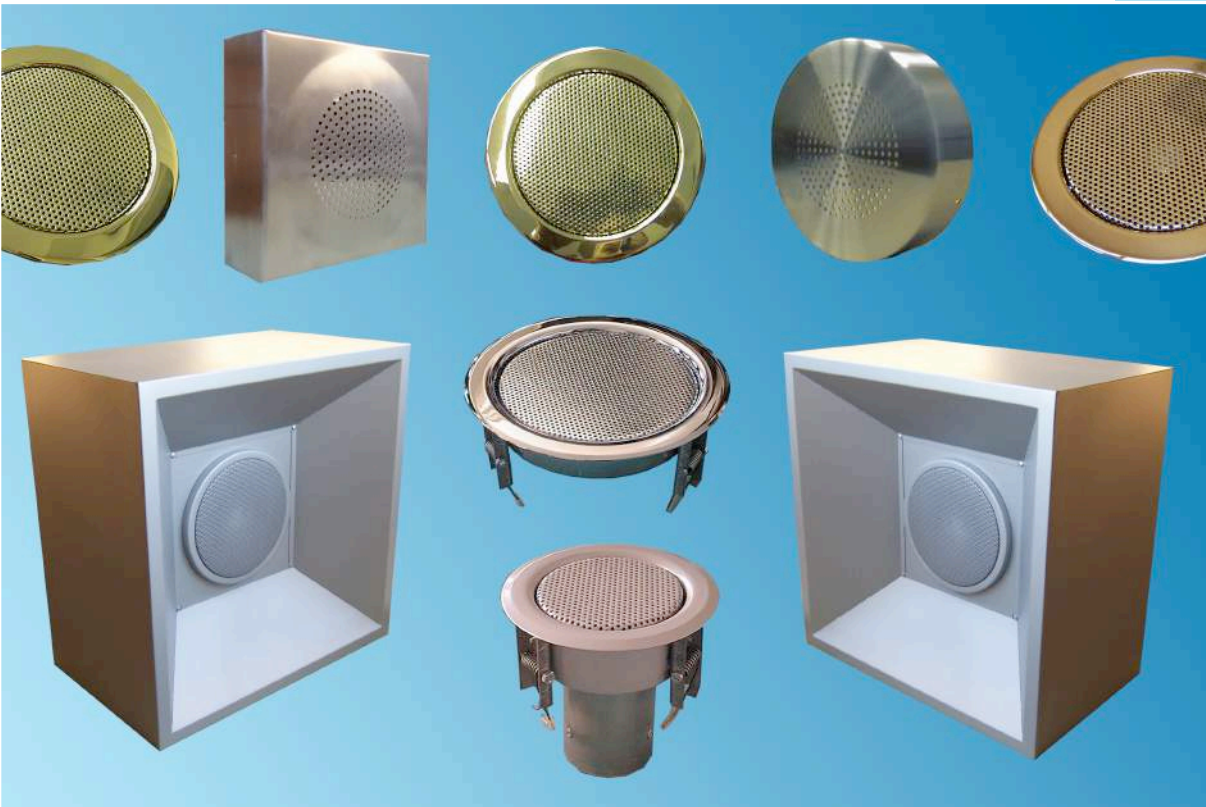

LOUDSPEAKER-CUSTOM-DESIGN IN METAL/WOOD/ABS-PLASTIC-VARIATIONS

C
U
S
T
O
M

D
E
S
I
G
N

WOOD

METAL

ABS

- FLEXIBLE **CUSTOM-WOOD-DESIGN** THROUGH OWN CARPENTER/WOOD-MANUFACTURING
- FLEXIBLE **CUSTOM-METAL-DESIGN** THROUGH ASSOCIATED METAL-MANUFACTURING
- LOUDSPEAKER-**PANEL-DESIGN** IN VARIOUS SIZES
- ABS-PLASTIC-CUSTOM-DESIGN QUANTITY-RELATED
- CUSTOM-COLOURS
- CUSTOM-SIZES
- CUSTOM-FORMS
- **CHROME-PLATED-VERSIONS**
- GOLD-PLATED-VERSIONS
- MINIATURE & XXL-SIZE-DESIGNS
- **ZYLINDRICAL-SPEAKER-SYSTEMS** IN VARIOUS DESIGNS
- STAINLESS-STEEL-VARIATIONS
- **WEATHER-PROOF** ALUMINIUM/BRASS-EDITIONS
- **WEATHER-PROOF** ENCLOSURE-DESIGN
- WEATHER-PROOF-MODIFICATION OF EXTERNAL SYSTEMS
- **FLIGHTCASE-ENCLOSURE-DESIGN**
- REALISATION OF **NON-QUANTITY-RELATED ARCHITECTURAL** CUSTOM-REQUESTS