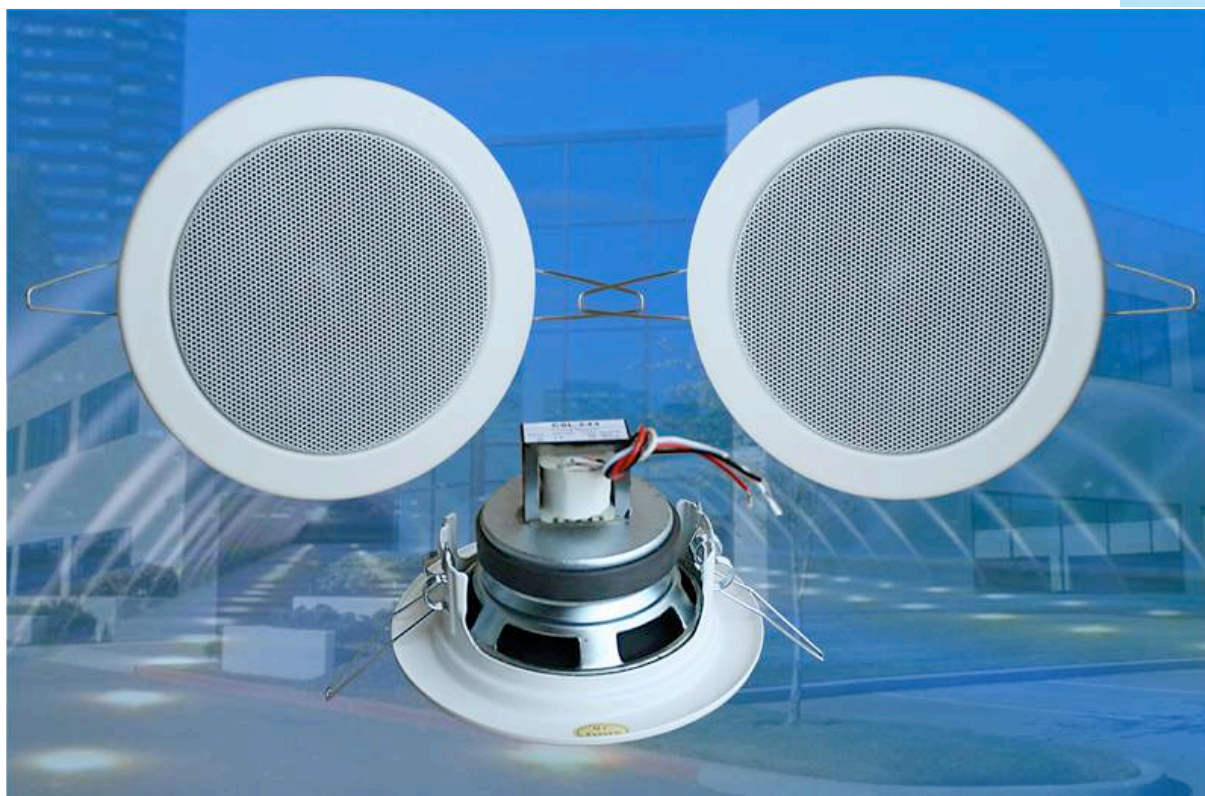

6W/100-VOLT-135mm-CEILING-LOUDSPEAKER **SMALL-135T**

**S
M
A
L
L**

135T

Ø

**135
mm**

**C
E
I
L
I
N
G

L
O
U
D
S
P
E
A
K
E
R**

- FIRE-RESISTANT/PROTECTED CABINET
- FULL-METAL-CABINET
- AGELESS FORM-STABLE
- ARCHITECTURAL ATTRACTIVE SPEAKER-SIZE
- QUICK MOUNTING THROUGH 2 FAST-SPRINGS
- **TOUCH-PROTECTED** 100-V-CONNECTING-CLAMP
- INTELLIGENT MUSIC-PERFORMANCE
- HIGH SPEECH-INTELLIGIBILITY

TECHNICAL DATA:

SMALL-135T

Loudspeaker:	4" – Broadband
Nominal-Speaker-Power:	10 Watt
Power-Consumption:	100V-6-3W
Frequency-Range:	85-18 000 Hz
SPL 1W/1m:	92 dB
SPL 6W/1m:	100 dB
Dimensions:	135 mm x 80 mm (72 mm)
Depth:	72 mm
Ceiling Cut-Out:	109-112 mm
Weight:	0,5 Kg
Colour:	white