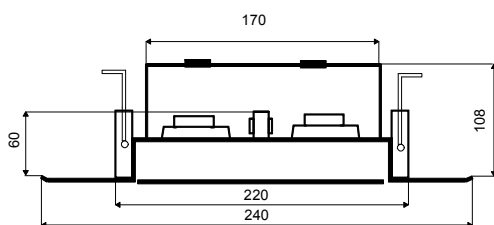

# SLB-240-AB CEILING-SPEAKER WITH 2 DISCRETE SYSTEM-LINES A/B

S  
L  
B

240  
A/B

240  
MM

A / B

S  
Y  
S  
T  
E  
M

L  
I  
N  
E

S  
P  
E  
A  
K  
E  
R

| TECHNICAL DATA:    | SLB-240-AB                    | SLB-240FT-AB (WITH FD)                |
|--------------------|-------------------------------|---------------------------------------|
| Loudspeaker:       | 2 x 15W 165 x 70-mm-Fullrange | 2 x 15W 165 x 70-mm-Fullrange         |
| Power-Consumption: | 2 x 100V-6-3-1.5W             | 2 x 100V-6-3-1.5W                     |
| Frequency-Range:   | 80-20 000 Hz                  | 120-20 000 Hz                         |
| SPL 1W/1m:         | 93 dB                         | 95 dB (with Standard-Firedome)        |
| SPL max. 1W/1m:    | 96 dB MAX                     | 99, 5 dB MAX                          |
| SPL 6W/1m:         | 101 dB                        | 102,5 dB                              |
| SPL max. 6W/1m:    | 103 dB MAX                    | 106,5 dB MAX                          |
| Dimensions:        | 240 x 60 mm (springs below)   | 240 x 68 or 240 x 108 mm with FD      |
| Ceiling-Cutout:    | 220 mm                        | 220 mm                                |
| Weight:            | 1,45 Kg                       | 1,7 Kg with Flat-FD / 1,9 Kg Standard |
| Material:          | Metal                         | Metal                                 |
| Colour:            | RAL 9010                      | RAL 9010                              |
| optional:          |                               | Firedome FLAT & STANDARD              |