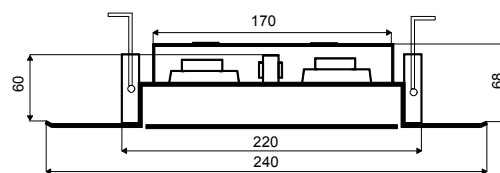

SLB-240-AB WITH 68-MM-FIREDOME