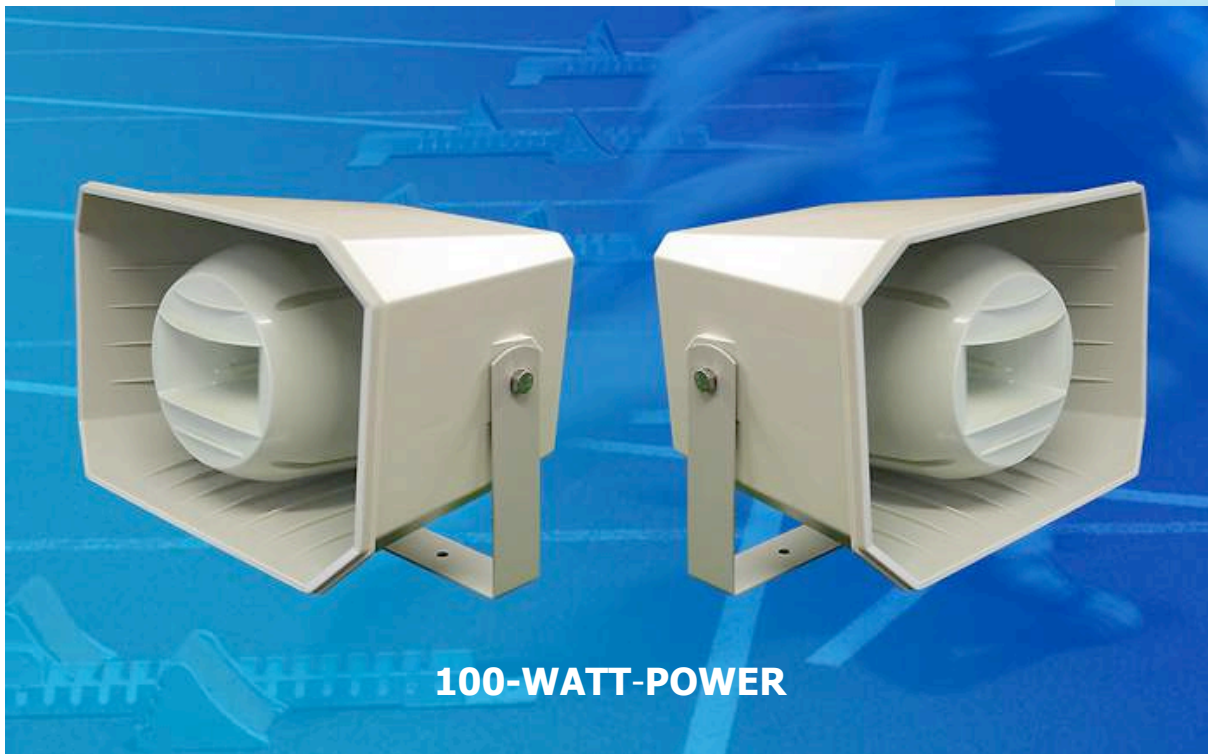

100-WATT-2-WAY-POWER-MUSIC-HORN MHE-100T

M
H
E

100T

100W

50W

25W

12,5W

P
O
W
E
R

M
U
S
I
C

H
O
R
N

100-WATT-POWER

- WEATHER-PROOF
- UV-RADIATION & SCRATCH-RESISTANT **ABS-CABINET**
- STEAM/DAMPNESS-PROTECTED & DUST-PROTECTED
- 100-VOLT-**100-50-25-12,5W**-TAPS
- EXTRAORDINARY HIGH 2-WAY-**AUDIO-QUALITY**
- OPTIMIZED **MUSIC-PERFORMANCE**
- HIGH **SPEECH-INTELLIGIBILITY**
- MAST-HOLDER AVAILABLE

TECHNICAL DATA:

MHE-100T

Nominal Power:	100 Watt
Power Consumption:	100V-100-50-25-12,5W
Frequency-Range:	90 – 16 000 Hz
SPL 1W/1m:	103 dB
SPL NW/1m:	123 dB
Radiation:	100° x 70° (1kHz)
Dimensions:	360 x 250 x 320 mm
Weight:	4,7 Kg
Colour:	grey-white