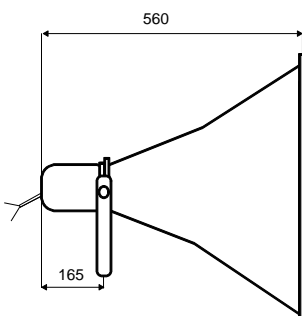

# 100-WATT-POWER-HORN-COMBINATION ALARM-100T

**100-WATT-POWER  
130dB SPL-PUNCH**

- **WEATHER-PROOF**
- WEATHER-RESISTANT **ALU-HORN**
- WEATHER-RESISTANT **ALU-DRIVER**
- DUST-PROTECTED / DAMP-PROTECTED
- 100-VOLT/**100-50-WATT-TAPS**
- HIGH-AUDIO-HORN-PAGING-QUALITY
- EXTREME HIGH **SPEECH-INTELLIGIBILITY**
- **130dB SPL**

## ALARM-100T

Nominal-Power:	100 Watt
100-V-Taps:	100V-100-50W
FQ-Range:	150 – 10 000 Hz
SPL 1W/1m:	110 dB
SPL NW/1m:	130 dB
Radiation:	180° (2KHz)
Dimensions (D x T):	520 x 560 mm
Weight:	ca. 5,2 Kg
Colour:	grey-white